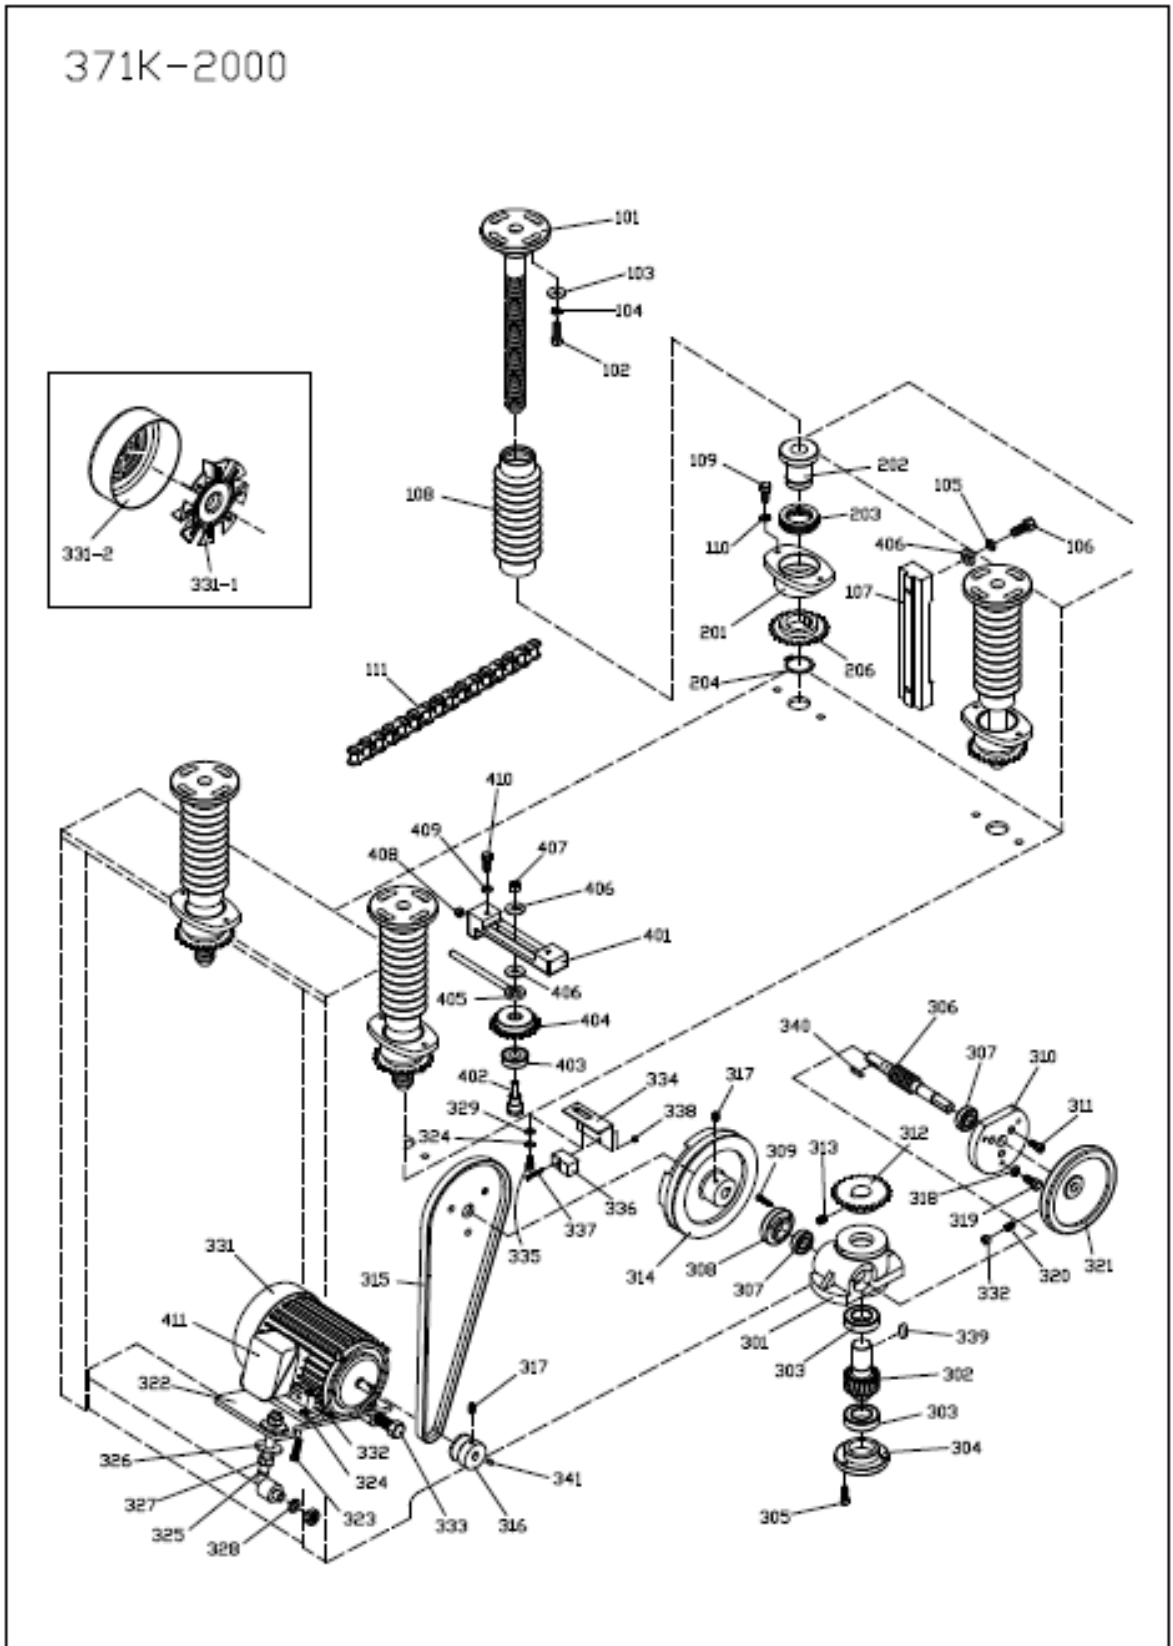

371K-2000

2000		2000	
ITEM NO	DESCRIPTION	ITEM NO	DESCRIPTION
101	ELEVATION SCREW	320	HEADLESS SCREW 1/4" X 1/2"
102	SCREW 5/16" X 1"	321	HAND WHEEL
103	PLAIN WASHER 5/16"	322	MOTOR BASE
104	SPRING WASHER 5/16"	323	SCREW 1/4" X 1"
105	SPRING WASHER 3/8"	324	SPRING WASHER 1/4"
106	SCREW 3/8" X 1"	325	MOTOR BASE ADJUSTMENT ROD
107	ELEVATION SLIDE	326	PLAIN WASHER 1/2"
108	DUST GUARD BELLOW	327	NUT 1/2"
109	SCREW 5/16" X 3/4"	328	SPRING WASHER 1/2"
110	SPRING WASHER 5/16"	331	MOTOR
111	CHAIN	332	NUT 1/4"
		333	SCREW 1/2" X 4 1/2" LONG
201	NUT HOUSING	334	PROXIMITY SWITCH FIXING PLATE
202	NUT	335	SCREW 1/4" X 1/2"
203	THRUST BEARING 51107	336	PROXIMITY SWITCH
204	"C" CIRCLIP S 35	337	ROUND PHILLIPS SCREW M3 X 35MM
206	SPROCKET WHEEL	338	NUT M3
		339	KEY 5/16" X 20MM
301	ELEVATION GEAR BOX	340	KEY 4MM X 20MM
302	WORM GEAR	341	KEY 4MM X 20MM
303	BEARING 6005Z		
304	BEARING CAP	401	SPROCKET WHEEL ADJUSTMENT PIECE
305	HEX SOCKET HEAD SCREW 1/4" X 3/4"	402	SPROCKET WHEEL SHAFT
306	WORM SHAFT	403	BEARING 6003ZZ
307	BEARING 6002Z	404	ADJUSTMENT SPROCKET WHEEL
308	BEARING CAP	405	SPROCKET WHEEL ADJUSTMENT ROD
309	HEX SOCKET HEAD SCREW 3/16" X 3/4"	406	PLAIN WASHER 3/8"
310	BEARING CAP	407	NUT 3/8"
311	HEX SOCKET HEAD SCREW 1/4" X 5/8"	408	NUT 5/16"
312	SPROCKET WHEEL	409	SPRING WASHER 5/16"
313	HEADLESS SCREW 5/16" X 1/2"	410	SCREW 5/16" X 3/4"
314	PULLEY		
315	BELT		
316	PULLEY		
317	HEADLESS SCREW 1/4" X 1/2"		
318	SPRING WASHER 5/16"		
319	SCREW 5/16" X 3/4"