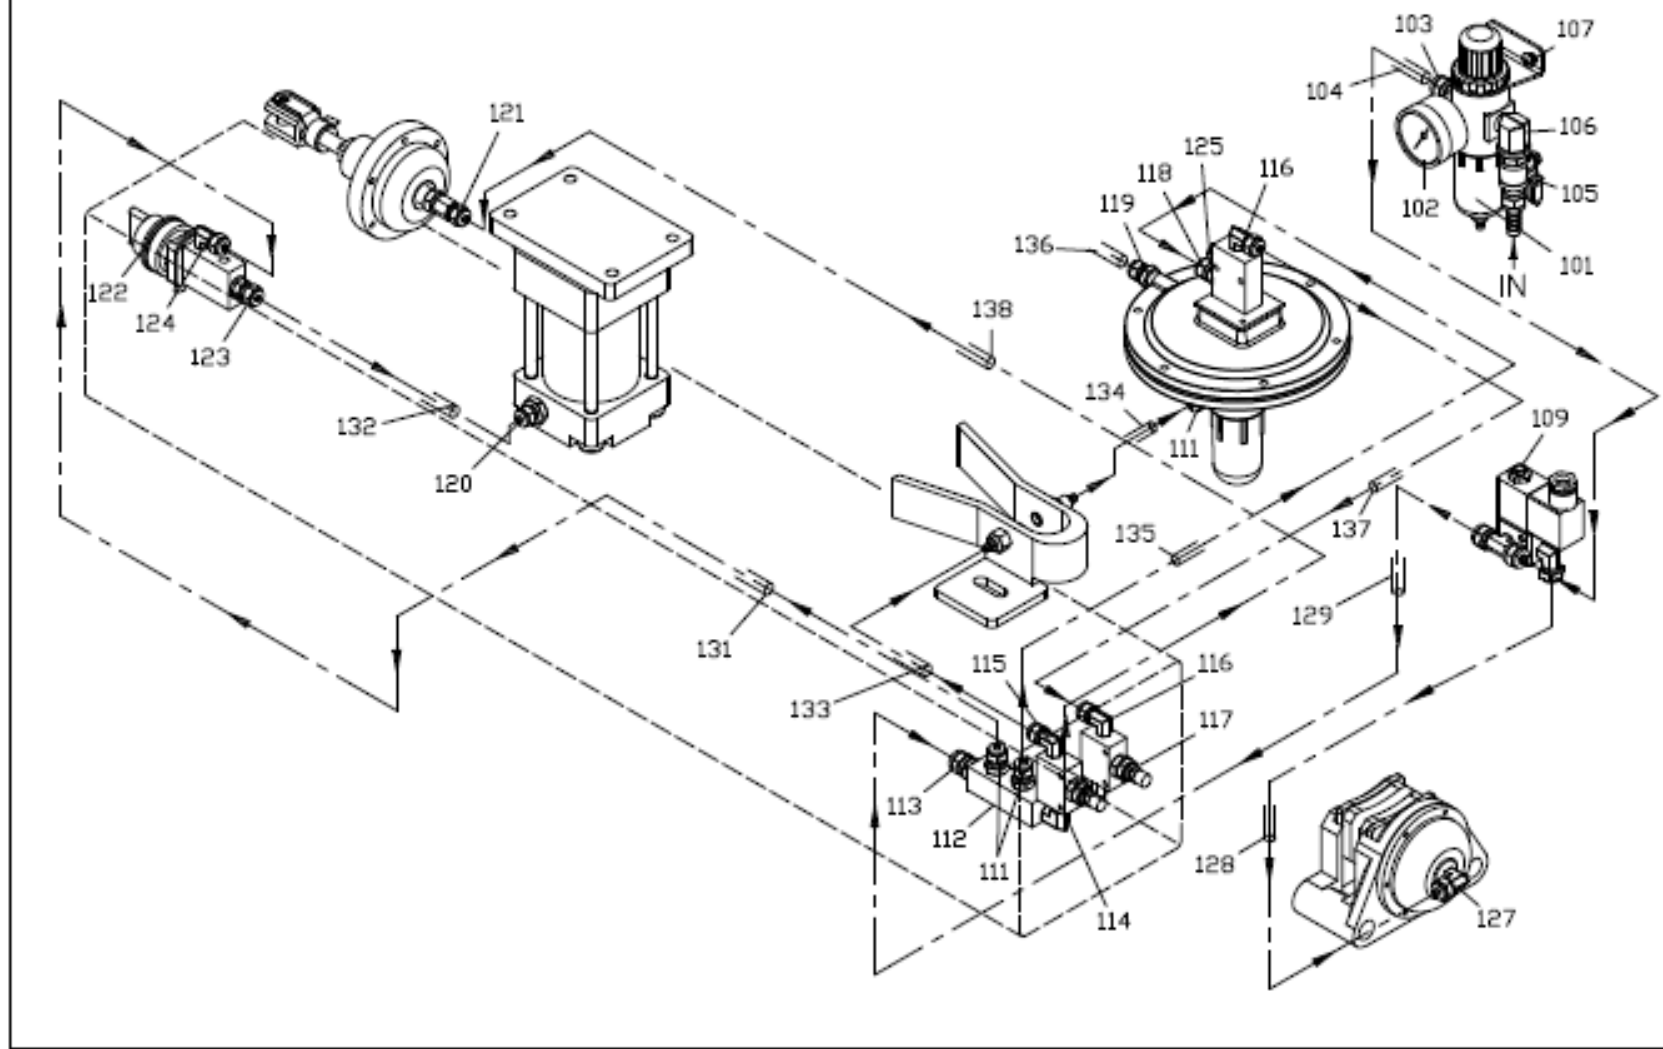

371K-9000

9000		9000	
ITEM NO	DESCRIPTION	ITEM NO	DESCRIPTION
101	FILTER CUP	128	FLEXIBLE HOSE
102	PRESSURE REGULATOR	129	FLEXIBLE HOSE
103	BRONZE CONNECTOR	130	FLEXIBLE HOSE
104	FLEXIBLE HOSE	131	FLEXIBLE HOSE
105	AIR SWITCH	132	FLEXIBLE HOSE
106	ELBOW	133	FLEXIBLE HOSE
107	SCREW 3/16"	134	FLEXIBLE HOSE
108	ELBOW	135	FLEXIBLE HOSE
109	SOLENOID VALVE	136	FLEXIBLE HOSE
110	T-JOINT	137	FLEXIBLE HOSE
111	PLASTIC CONNECTOR	138	FLEXIBLE HOSE
112	MULTIPLE HOLE CONNECTOR		
113	PLASTIC CONNECTOR		
114	BRONZE ELBOW		
115	PLASTIC CONNECTOR		
116	PLASTIC CONNECTOR		
117	THROTTLE VALVE		
118	PLASTIC CONNECTOR		
119	BRONZE CONNECTOR		
120	PLASTIC CONNECTOR		
121	PLASTIC CONNECTOR		
122	AIR SWITCH		
123	PLASTIC CONNECTOR		
124	PLASTIC CONNECTOR		
125	BUFFER		
126	MULTIPLE HOLE CONNECTOR		
127	PLASTIC CONNECTOR