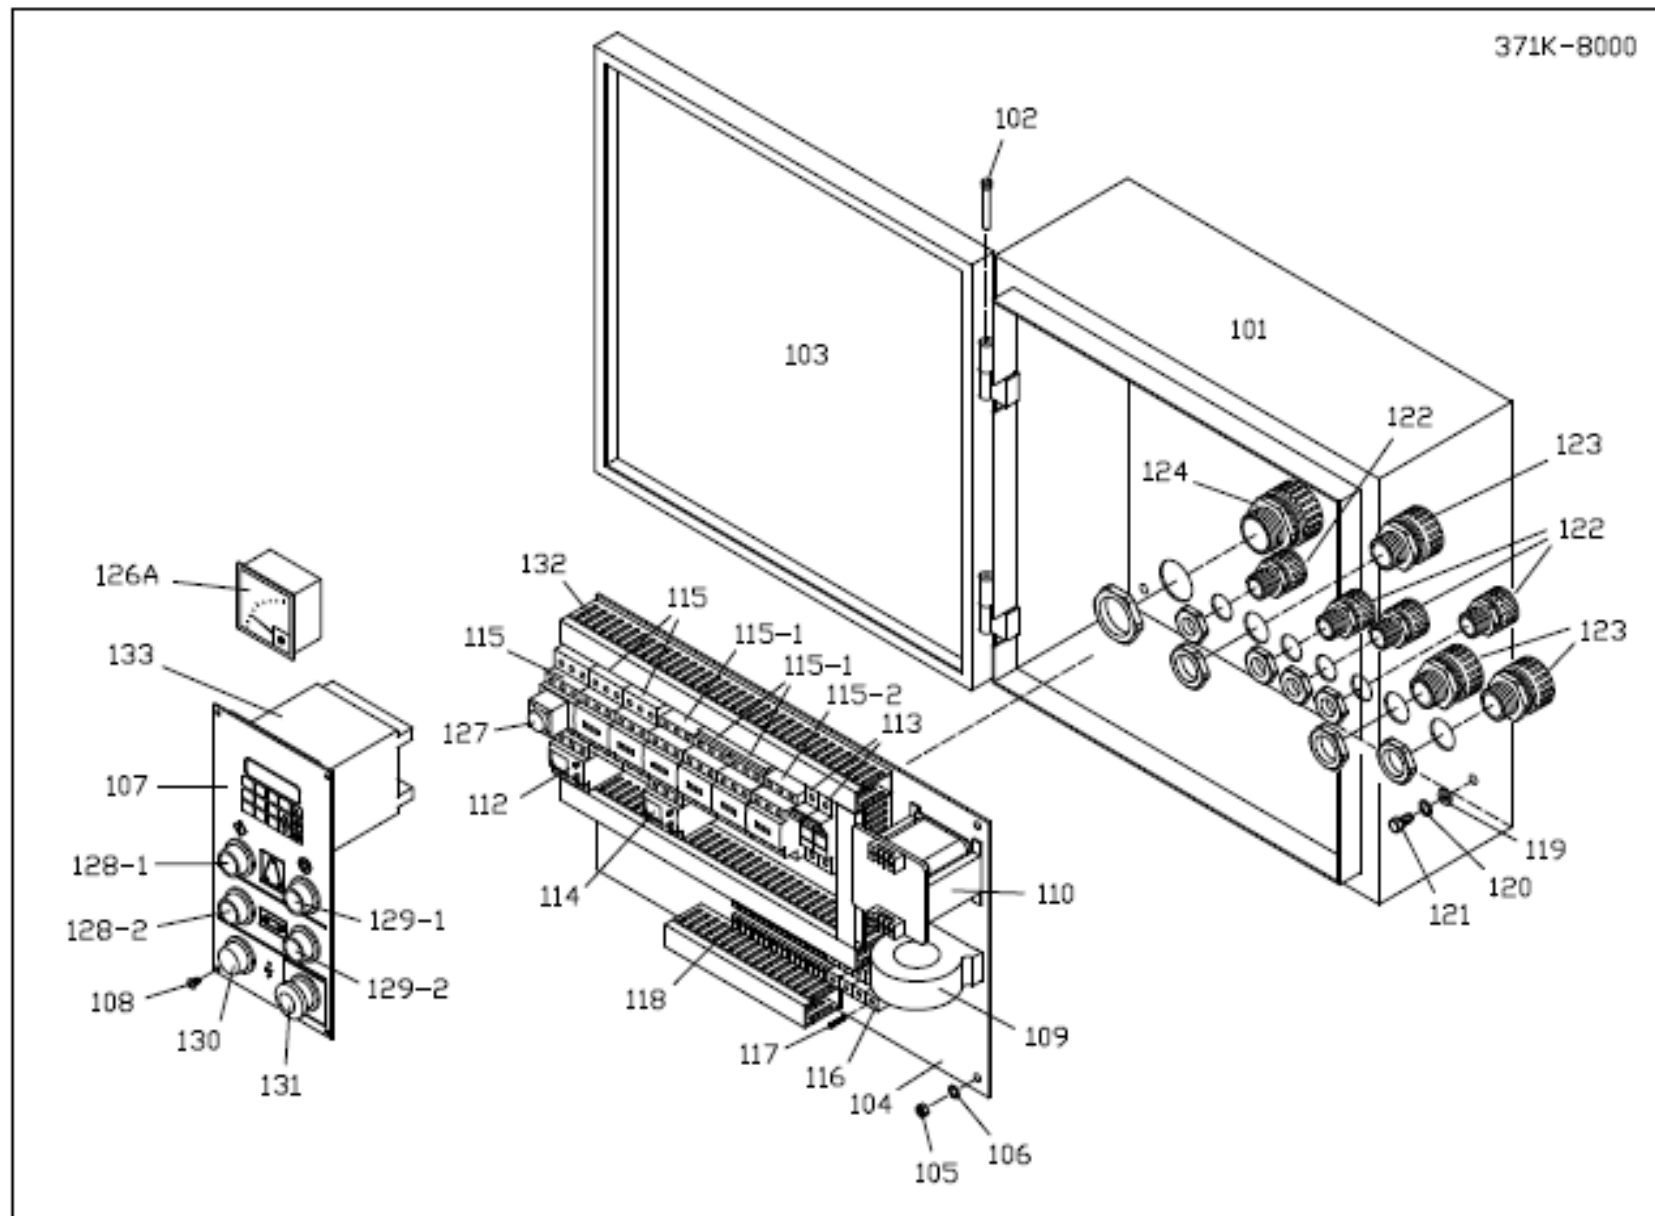

8000		8000	
ITEM NO	DESCRIPTION	ITEM NO	DESCRIPTION
101	ELECTRICAL CONTROL BOX	128-1	START SWITCH
102	HINGE	128-2	START SWITCH
103	ELECTRICAL CONTROL BOX OF DOOR	129-1	STOP SWITCH
104	BASE PLATE	129-2	STOP SWITCH
105	NUT 1/4"	130	POWER INDICATION LIGHT
106	SPRING WASHER 1/4"	131	EMERGENCY STOP SWITCH
107	CONTROL PANEL	132	WIRE COLUMN
108	PHILLIP'S SCREW M4 X 8MM	133	COMPUTER
109	PROPORTIONAL CURRENT DEVICE		
110	TRANSFORMER: 3PH ONLY		
112	OVERLOAD RELAY		
113	FUSE		
114	OVERLOAD RELAY		
115	MAGNETIC CONTACTOR		
115-1	MAGNETIC CONTACTOR		
115-2	MAGNETIC CONTACTOR		
116	POWER WIRE TERMINAL		
117	PHILLIP'S SCREW M4 X 30MM		
118	TERMINAL PLATE		
119	PLAIN WASHER 1/4"		
120	SPRING WASHER 1/4"		
121	SCREW 1/4" X 1/2"		
122	PU CONNECTOR 1/2"		
123	PU CONNECTOR 3/4"		
124	CABLE CONNECTOR 1"		
126	AMP METER		
127	TIMER