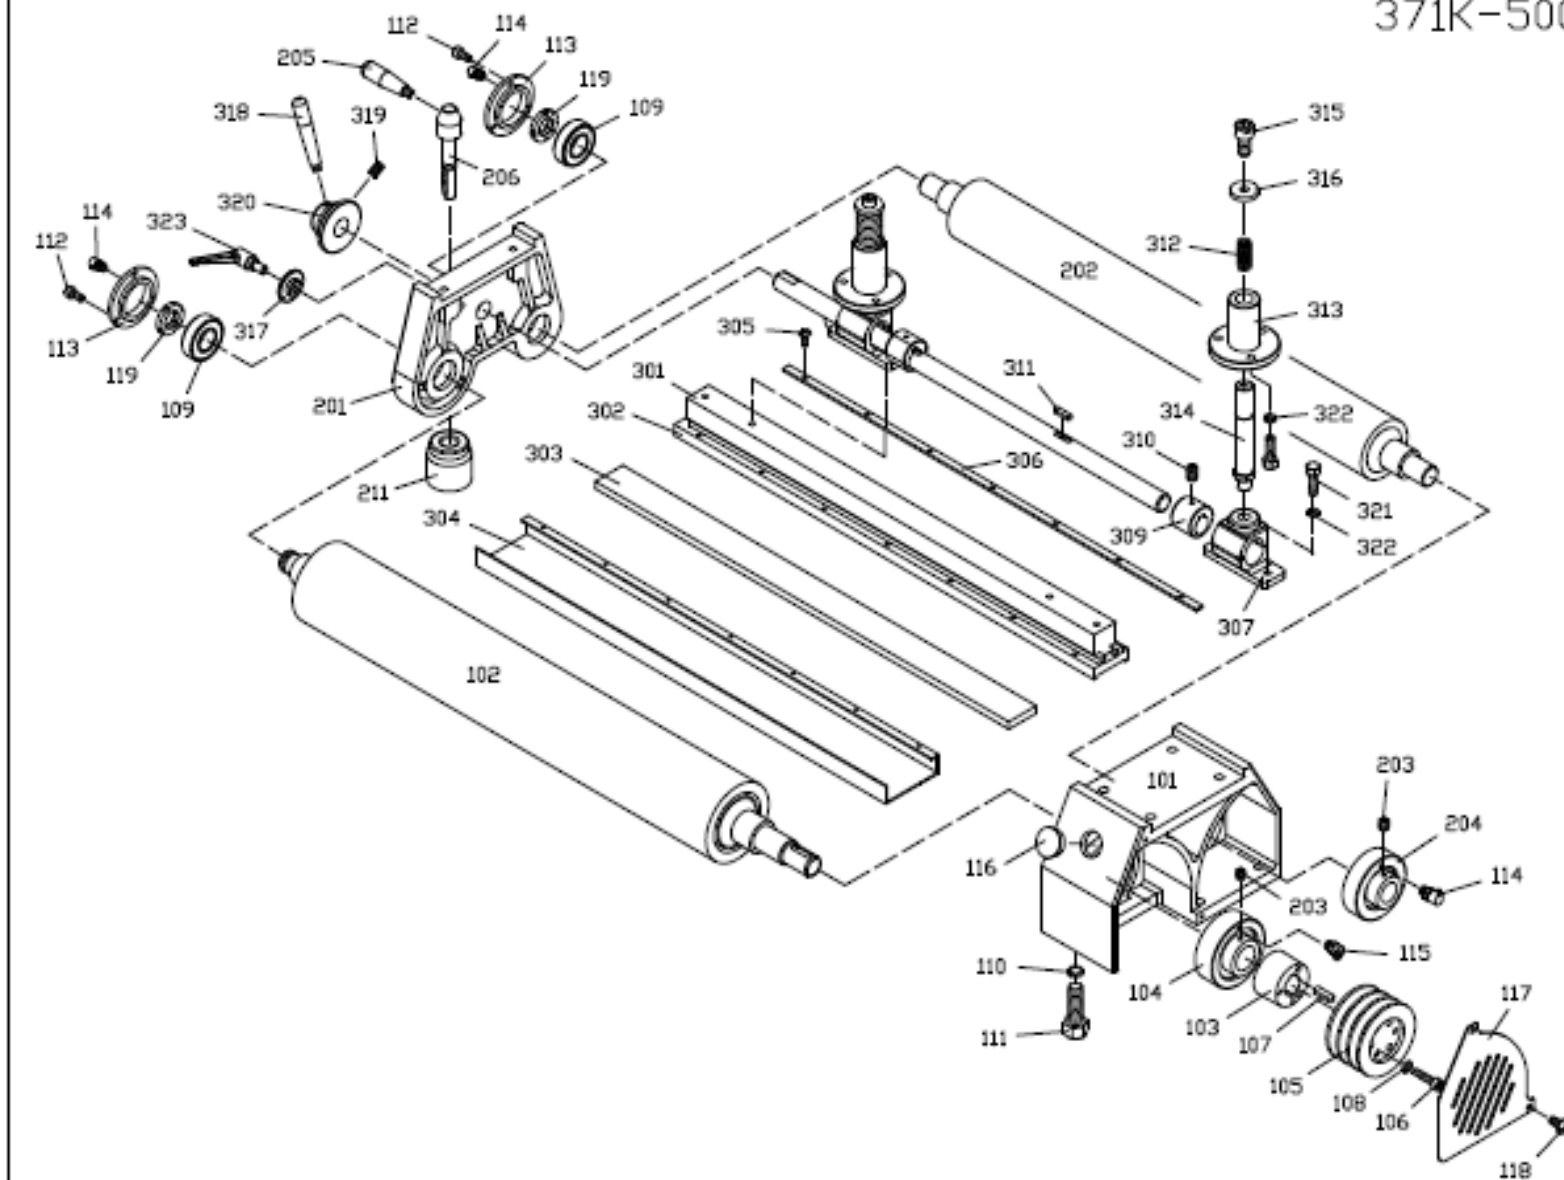

371K-5000

5000		5000	
ITEM NO	DESCRIPTION	ITEM NO	DESCRIPTION
101	BEARING HOSUING	309	FASTENING TUBE
102	RUBBER ROLLER	310	HEADLESS SCREW 1/4" X 3/8"
103	FASTENING TUBE	311	KEY 1/4" X 25MM
104	BEARING UCC206	312	SPRING
105	PULLEY	313	HOSUING OF FIXING SHAFT
106	HEX SOCKET HEAD SCREW 5/16" X 1 1/4"	314	FIXING SHAFT OF GRAPHITE BRACKET
107	KEY 5/16"	315	CAP 3/8" X 3/4"
108	SPRING WAASHER 5/16"	316	PLAIN 3/8"
109	BEARING 6205-2RS	317	WASHER
110	SPRING WASHER 1/2"	318	HANDLE
111	HEX SOCKET HEAD SCREW 1/2" X 1 1/2"	319	HEADLESS SCREW 5/16" X 1/2"
112	HEX SOCKET HEAD SCREW 1/4" X 1/2"	320	RING FOR ADJUSTMENT
113	BEARING CAP	321	SCREW 5/16" X 1"
114/115	FILTER	322	PLAIN WASHER 5/16"
116	PLUG	323	HANDLE FOR FASTENING
117	COVER OF PULLEY		
118	SCREW 1/4" X 1/2"		
119	SCREW CAP		
201	BEARING HOUSING		
202	STEEL ROLLER		
203	HEX SOCKET HEAD SCREW M6 X 6MM		
204	BEARING UCC 205		
205	HANDLE		
206	FLAT HEAD SCREW		
211	BEARING BRACKET PAD		
301	GRAPHITE BRACKET (MALE)		
302	GRAPHITE BRACKET (FEMALE)		
303	FELT		
304	GRAPHITE		
305	PHILLIP'S SCREW 3/16" X 1/2"		
306	GRAPHITE PRESSURE PLATE		
307	FIXING BASE OF GRAPHITE BRACKET