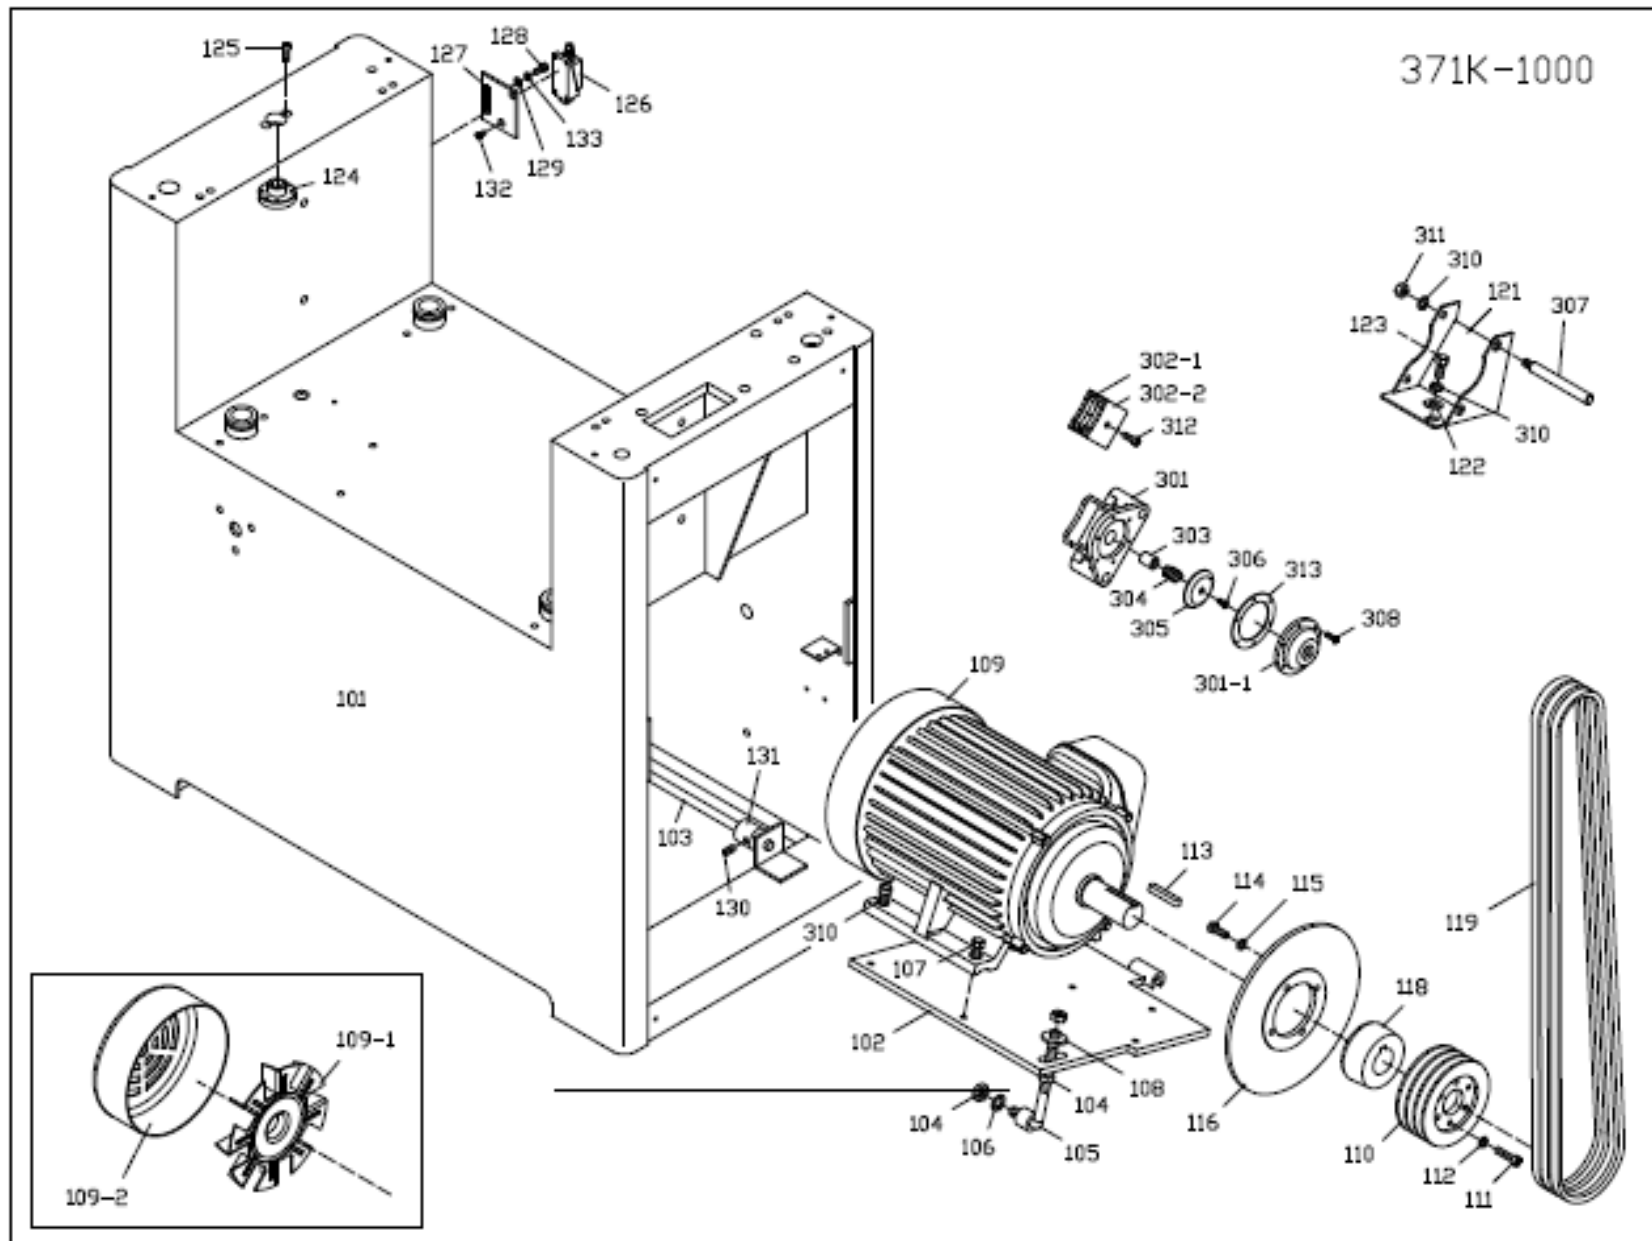

1000		1000	
ITEM NO	DESCRIPTION	ITEM NO	DESCRIPTION
101	MACHINE FRAME	126	LIMIT SWITCH
102	MOTOR BASE	127	LIMIT SWITCH PLATE
103	MOTOR BASE HINGE	128	SCREW 1/4" X 1/2"
104	NUT 1/2"	129	PLAIN WASHER 1/4"
105	MOTOR BASE ADJUSTMENT ROD	132	BACK COVER
106	SPRING WASHER 1/2"	133	SCREW 1/4" X 1/2"
107	SCREW 1/2" X 1 1/2"	301	BRAKE BRACKET
108	PLAIN WASHER 1/2"	301-1	BRAKE BRACKET FRONT GUARD
109	MOTOR	302-1	BRAKE LINING
110	PULLEY	302-2	BRAKE LINING
111	HEX SOCKET HEAD SCREW 5/16" X 1 1/4"	303	BRAKE ARBOR
112	SPRING WASHER 5/16"	304	BRAKE SPRING
113	KEY	305	BRAKE INSIDE PIECE
114	SCREW 5/16" X 1"	306	FLAT HEAD SCREW 1/4" X 1/2"
115	SPRING WASHER 5/16"	307	BRAKE PIN
116	DISK BRAKE	308	HEX SOCKET HEAD SCREW 3/16" X 5/8"
118	PULLEY BUSHING	310	SPRING WASHER 3/8"
119	BELT	311	NUT 3/8"
121	BRAKE BRACKET	312	HEX SOCKET HEAD SCREW 1/4" X 5/8"
122	PLAIN WASHER 3/8"	313	BRAKE GASKET
123	SCREW 3/8" X 3/4"		
124	FLAT HEAD NUT		
125	HEX SOCKET HEAD SCREW 1/4" X 3/4"		