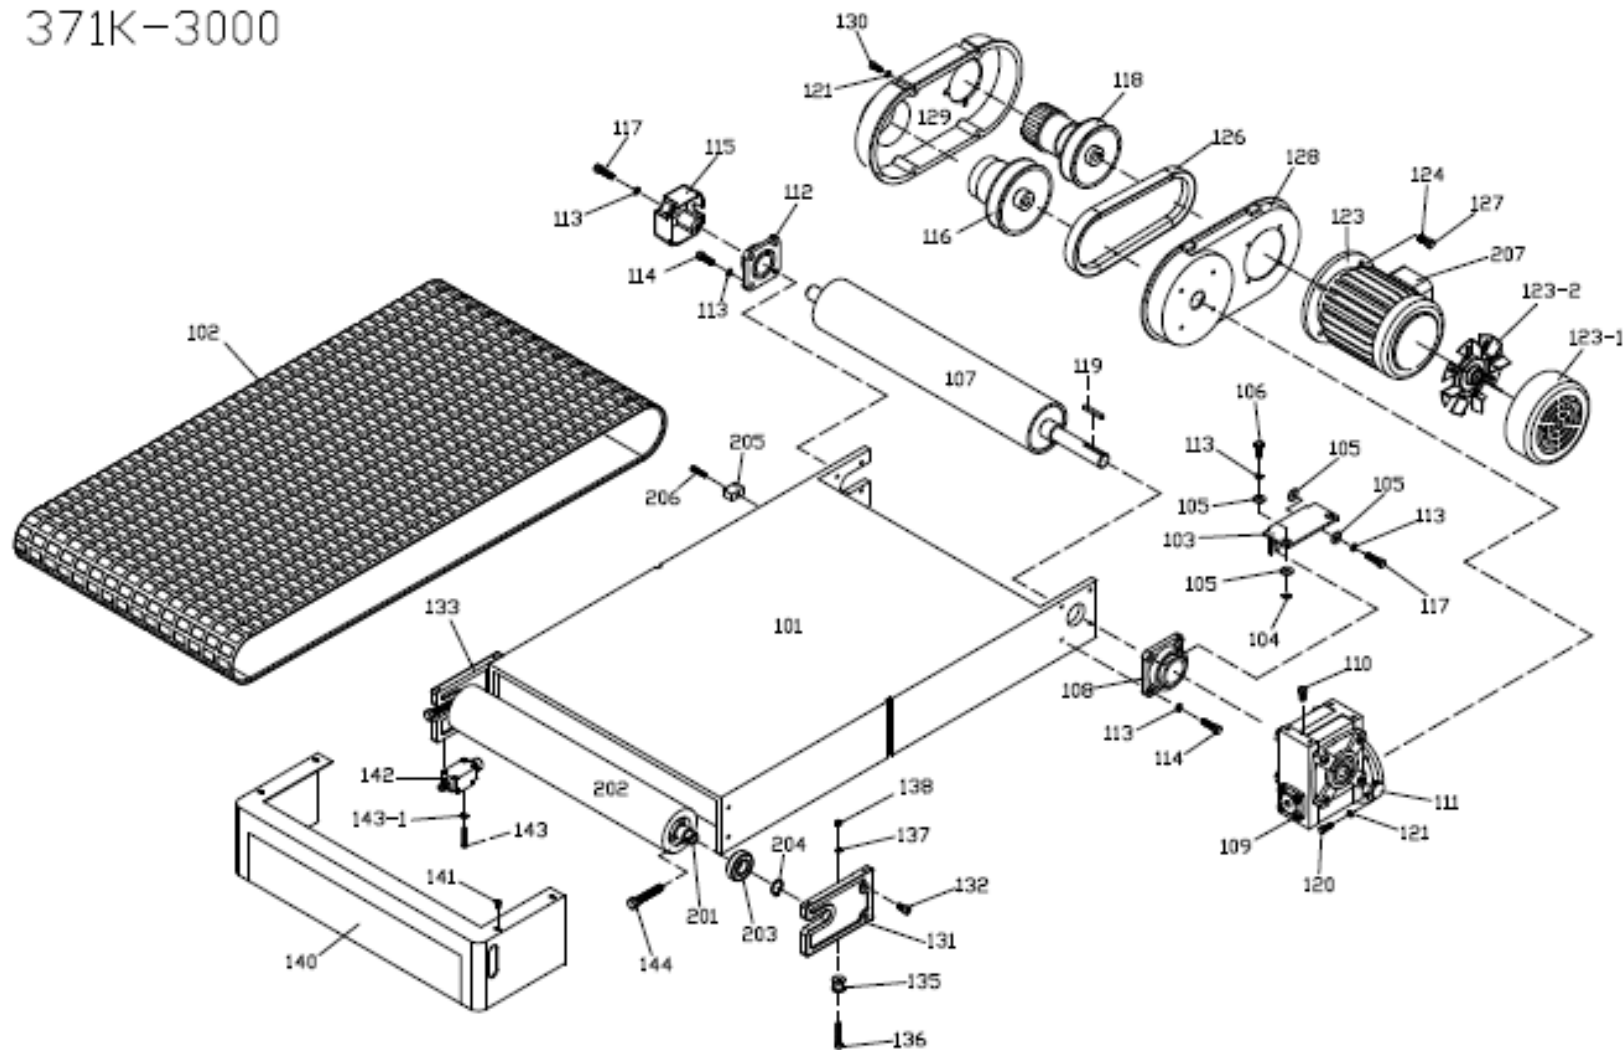

371K-3000

3000		3000	
ITEM NO	DESCRIPTION	ITEM NO	DESCRIPTION
101	CONVEYOR TABLE	142	LIMIT SWITCH
102	CONVEYOR BELT	143	ROUND PHILLIPS SCREW 3/16" X 1 3/4"
103	REDUCER FIX PLATE	144	SCREW 1/2" X 3" LONG
104	CUSHION		
105	PLAIN WASHER 3/8"	201	INFEED ROLLER SHAFT
106	SCREW 3/8" X 1"	202	INFEED ROLLER
107	OUTFEED ROLLER	203	BEARING 6206ZZ
108	BEARING UCF 205	204	"C" CIRCLIP S30
109	REDUCER	205	ELEVATION ALUMINUM LIMIT
110	PLUG	206	HEX SOCKET HEAD SCREW 1/4" X 1 1/4"
111	PLUG		
112	BRAING UCF 205		
113	SPRING WASHER 3/8"		
114	SCREW 3/8" X 1 1/4"		
115	BEARING CAP		
116	DRIVEN PULLEY		
117	SCREW 3/8" X 1 1/2"		
118	DRIVING PULLEY		
119	KEY 7MM X 55MM		
120	SCREW M8 X 25MM		
121	SPRING WASHER 8MM		
123	MOTOR		
124	SPRING WASHER 10MM		
126	TIMING BELT		
127	SCREW M10 X 25MM		
128	VARIABLE SPEED UNIT BASE PLATE		
129	VARIABLE SPEED UNIT COVER		
130	HEADLESS SCREW M8 X 20MM		
131	INFEED ROLLER BRACKET		
132	HEX SOCKET HEAD SCREW 3/8" X 3/4"		
133	INFEED ROLLER BRACKET		
135	CONVEYOR BELT POSITIONING WHEEL		
136	HEX SOCKET HEAD SCREW 5/16" X 2"		
137	SPRING WASHER 5/16"		
138	NUT 5/16"		
140	FRONT BRAKE COVER		
141	ROUND PHILLIPS SCREW 1/4" X 1/2"