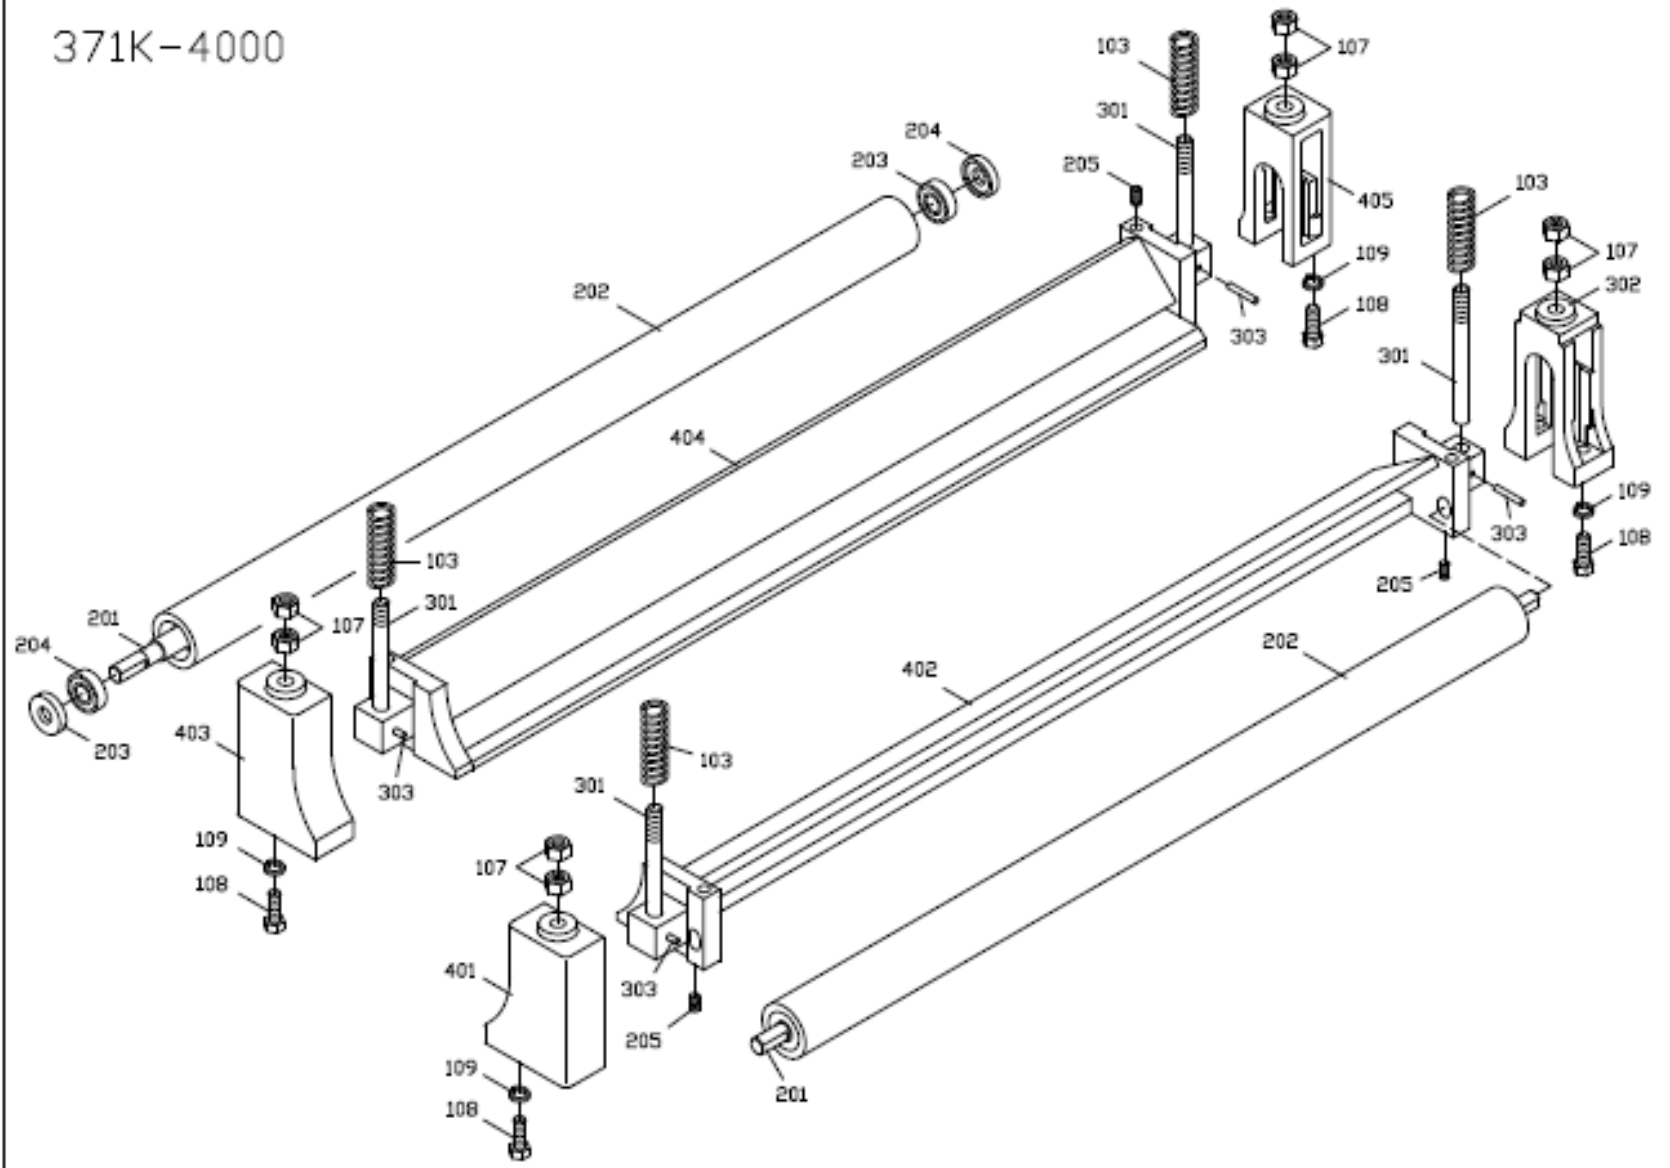

371K-4000

4000	
ITEM NO	DESCRIPTION
103	COMPRESSION SPRING
107	HEX NUT M10-1.5
108	HEX BOLT 5/16-18 X 1 1/4
109	LOCK WAHER 5/16"
201	PISTON ROLLER SHAFT
202	PISTON ROLLER
203	SHAFT BEARING COLLAR
204	BEARING 6001ZZ
205	SET SCREW 1/4 - 20 X 1/2
301	PISTON ROLLER ADJ.ROD
302	PISTON BRACKET
303	PIN 3 X 24 MM
401	PISTON BRACKET
402	PRESSURE SHOES
403	PISTON BRACKET
404	PRESSURE SHOES
405	PISTON BRACKET