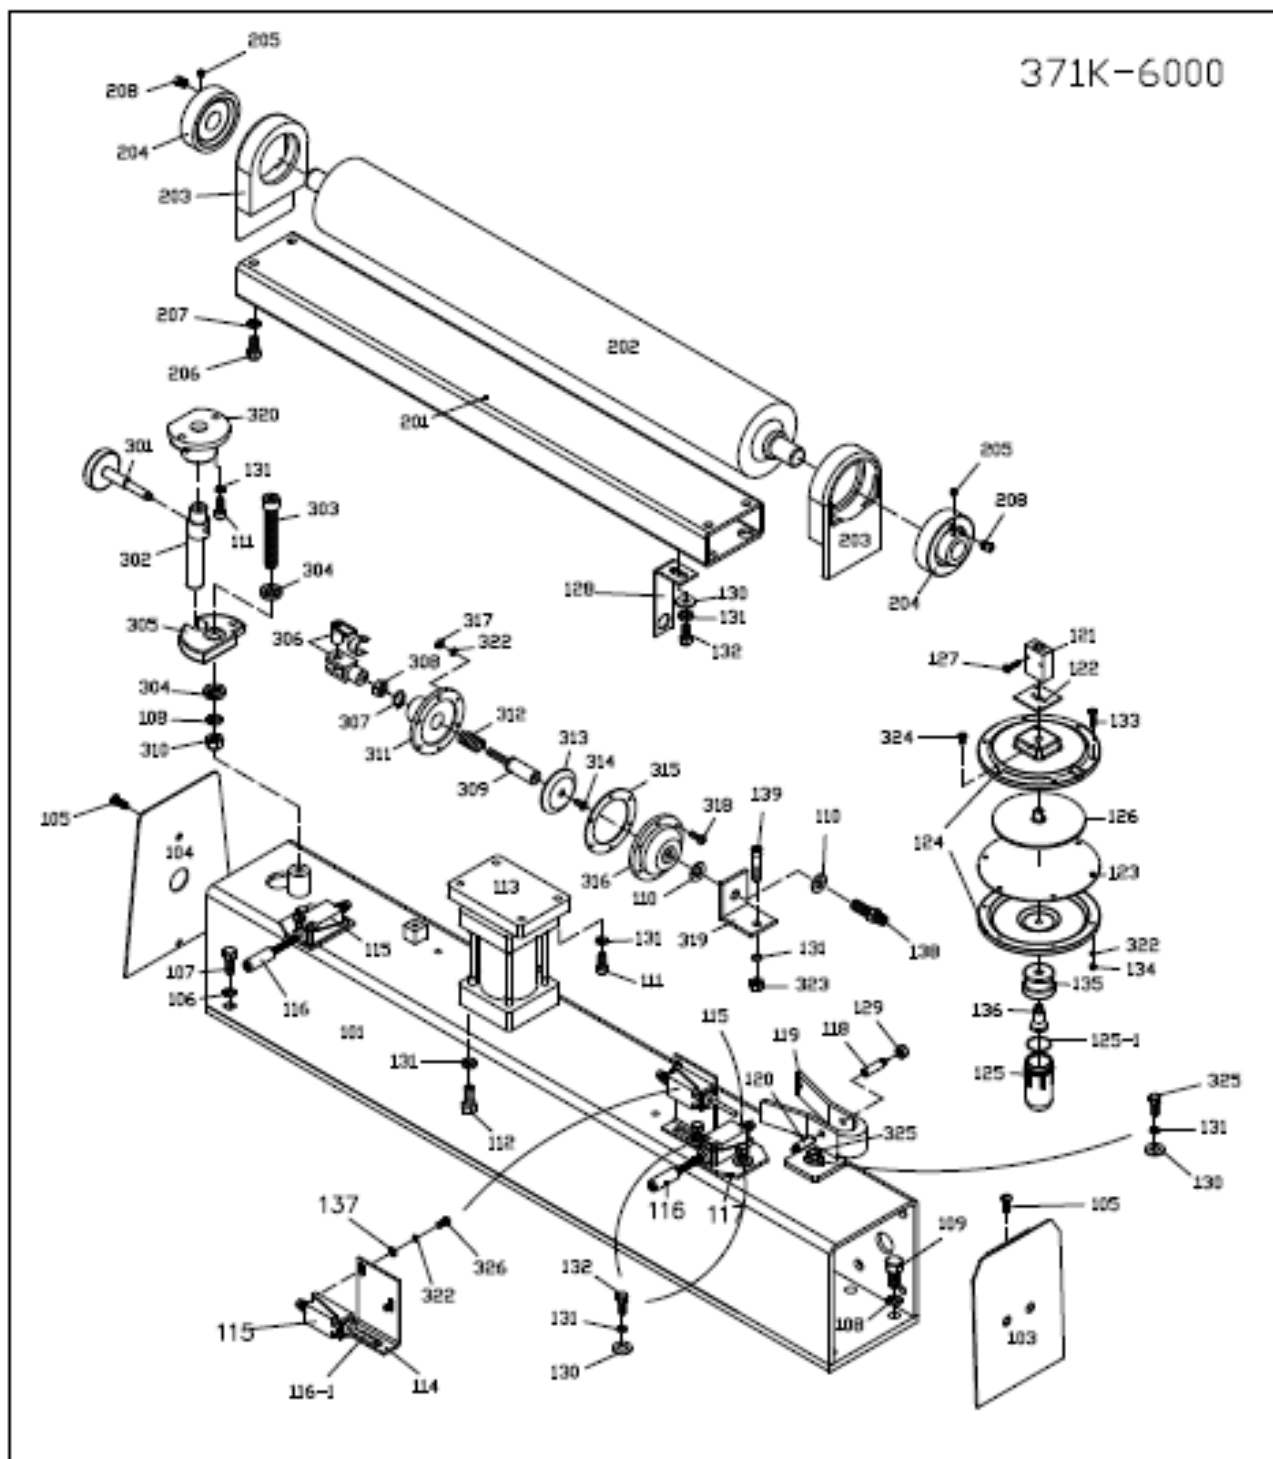

371K-6000

6000		6000	
ITEM NO	DESCRIPTION	ITEM NO	DESCRIPTION
101	SQUARE FRAME	201	UPPER ROLLER BRACKET
103	SQUARE FRAME SEAL (RIGHT)	202	UPPER ROLLER
104	SQUARE FRAME SEAL (LEFT)	203	UPPER ROLLER BRACKET
105	FLAT HEAD SCREW 1/4" X 1/2"	204	BEARING UCC205
106	SPRING WASHER 3/8"	205	HEADLESS SCREW M6 X 6MM
107	SCREW 3/8" X 1"	206	HEX SOCKET HEAD SCREW 3/8" X 3/4"
108	SPRING WASHER 1/2"	207	SPRING WASHER 3/8"
109	SCREW 1/2" X 1"	208	FILTER
111	HEX SOCKET HEAD SCREW 5/16" X 3/4"		
112	SCREW M8 X 20MM	301	TRIMMING SCREW
113	AIR CYLINDER	302	ECCENTRIC ROD
114	LIMIT SWITCH HOLDER (L TYPE)	303	HEX SOCKET HEAD SCREW 1/2" X 3 1/2"
115	LIMIT SWITCH	304	PLAIN WASHER 1/2"
116	LIMIT SWITCH TUBE	305	ECCENTRIC PIECE
117	LIMIT SWITCH HOLDER	306	UNIVERSAL JOINT FORK
118	AIR SENSOR NOZZLE (FEMALE)	307	"C" CIRCLIP S15
119	AIR CYLINDER BRACKET	308	NUT M10
120	AIR SENSOR NOZZLE (MALE)	309	SHAFT OF AIR CYLINDER
121	THROTTLE VALVE	310	NUT 1/2"
122	THROTTLE VALVE BASE	311	BOTTOM COVER
123	PLATE	312	SPRING
124	ALUMINUM DISC	313	ALUMINUM PLATE
125	OIL CAP	314	SCREW M6 X 12MM
126	ALUMINUM PLATE	315	PLATE
127	SCREW M4 X 20MM	316	TOP COVER
128	SANDING BELT POWER OFF PLATE	317	NUT 3/16"
129	NUT 3/8"	318	SCREW 3/16" X 3/4"
131	SPRING WASHER 5/16"	319	FIRING BASE OF AIR CYLINDER
132	SCREW 5/16" X 3/4"	320	FRAME OF ECCENTRIC SHAFT
133	SCREW 3/16" X 3/4"		
134	NUT 3/16"		
135	CONNECTOR OF OIL CAP		
136	SHAFT OF OIL CAP		
139	HEX SOCKET HEAD SCREW 5/16" X 1 1/2"		