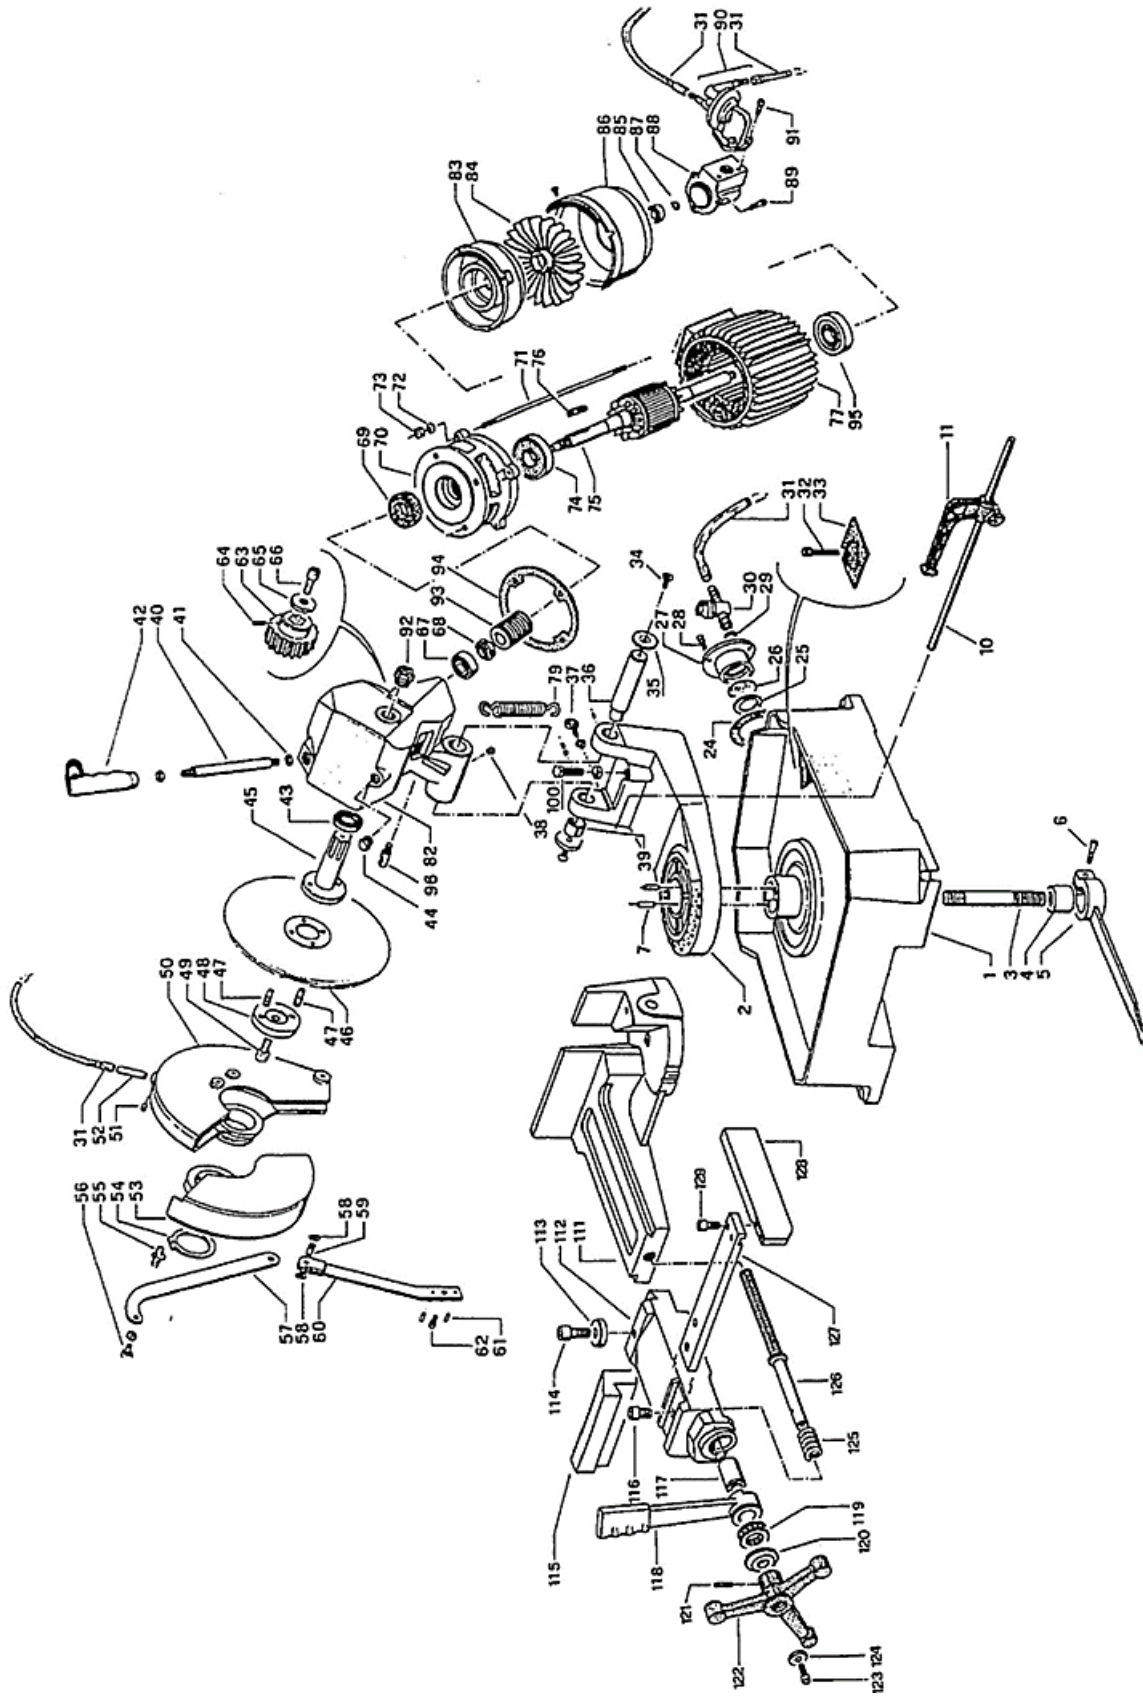

ELECTRICAL DIAGRAM

EXPLODED VIEW

PART LIST

<u>Item</u>	<u>Part Name</u>	<u>Part No.</u>
1	Pedestal	302983
2	Revolving Arm	AG190046
3	Revolving Arm Lock Pin	303041
4	Revolving Arm Lock Bushing	303042
5	Revolving Arm Lock Lever	AG160022
6	Screw (M8-2.25 x 20mm)	80521
7	Pin (Ø 6mm x 36mm)	82504217
10	Stock Stop Rod	AFC10047
11	Stock Stop	ANC10046
12	Quick Lock Vice	302823
14	Screw M12	81110133
15	Vise Jaw Washer	AFB8B037
16	Screw M12	81110133
18	Vise Adjusting Handwheel	47100000
22	Socket Cap Screw (M8-1.25 x 20mm)	80521
24-27	Filter Support Flange Assembly	ANC10071
28	Socket Head Cap Screw (M5 x 12mm)	64180
29	Washer (8.5mm ID x 21mm OD)	82100000
30	Coolant Flow Control Valve	88600000
31	Coolant Feed Tube	69102002
32	Screw (M6-1.0 x 60mm)	303043
33	Coolant Reservoir	AFB80044
34	Hex Cap Bolt (8mm x 1.25 x 55mm)	302413
35	Motor Fly Wheel Washer	D80C0083
36	Hinge Pin	303011
37	Spring Tie-Rod	302851

<u>Item</u>	<u>Part Name</u>	<u>Part No.</u>
116	Socket Head Bolt (M12-1.75 x 25mm)	303039
117	Lever Bushing	AFB80032
118	Quick Lock Vice Lever	AGB80031
119	Bearing	84500001
120	Vice Jaw Washer	AFB80033
121	Pin (Ø6mm x 36mm)	82504217
122	Vice Handwheel	47100000
124	Washer (8.5mm ID x 21mm OD)	82100000
125	Vice Cam Lever Spring	AFB80035
126	Vice Screw	99300126
127	Anti-Burr Arm	302961
131	Remote Control Switch	302961
132	Fuse Holder	73142005
133	Transformer 30VA	73327011
134	Socket Connector	73600005
135	Plug Connector	73600052
136	Main Power Shut Off	70201011
137	Reset Button	716812
138	Emergency Stop	716538
139	Electrical Box	230E0017
140	Electrical Box Cover	N/A
-	Motor, 110V Single Phase	302933
-	Hex Socket Plug	302020