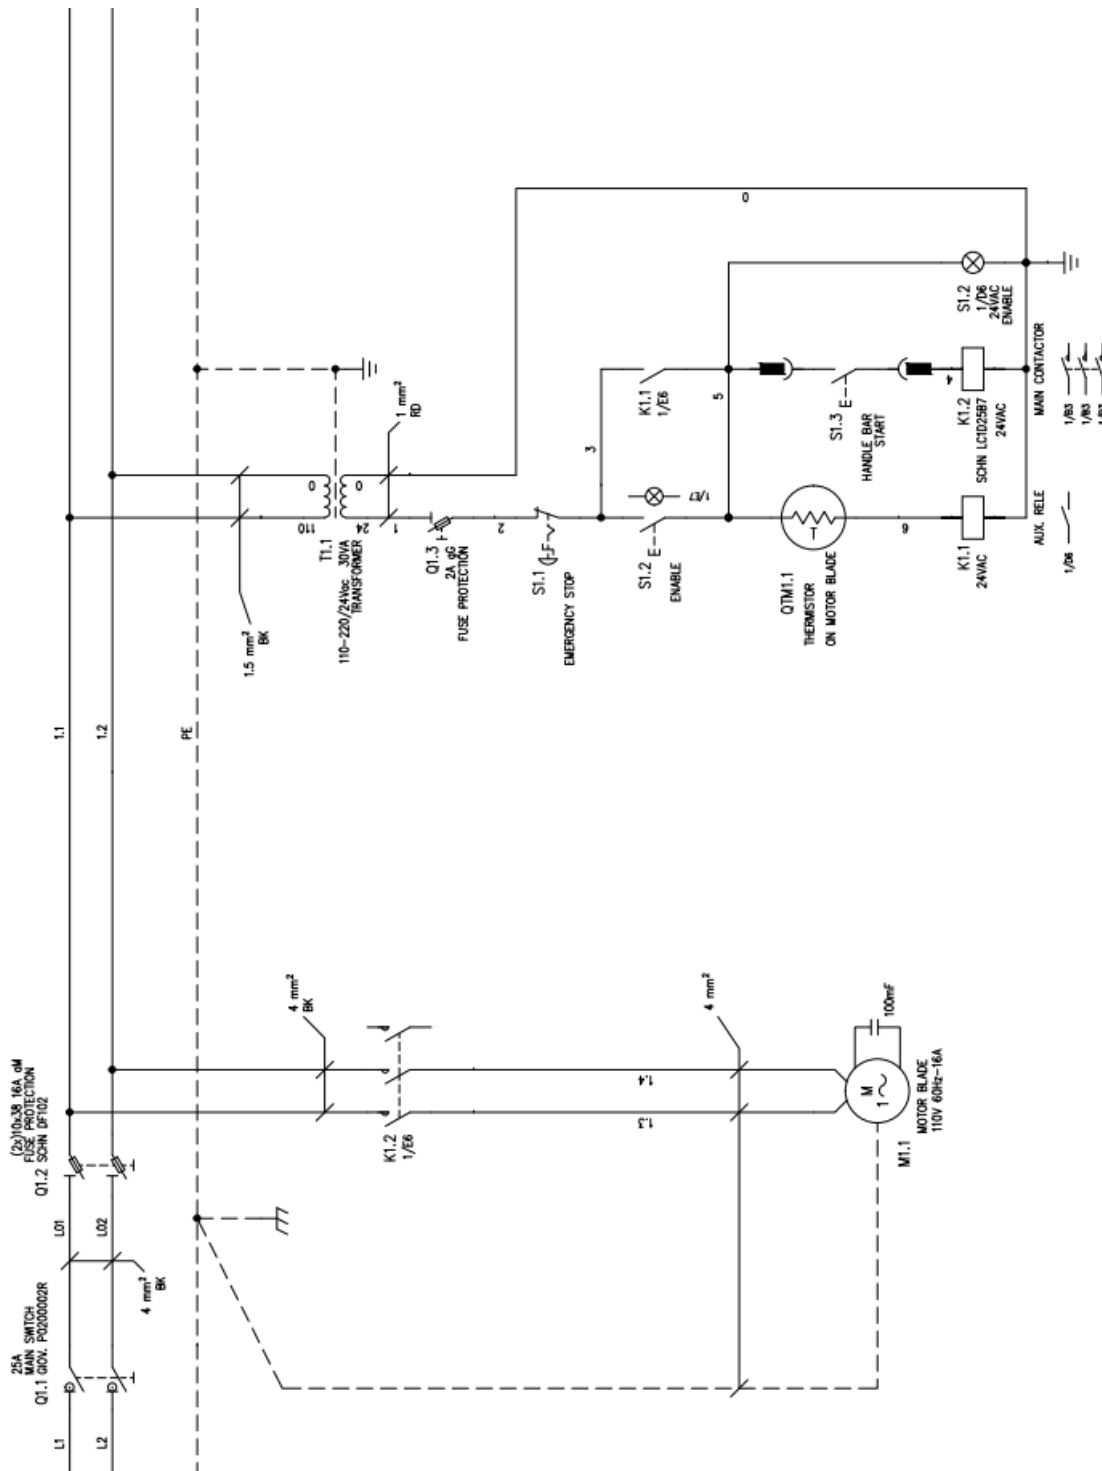

ELECTRICAL DIAGRAM

EXPLODED VIEW

PART LIST

<u>Item</u>	<u>Part Name</u>	<u>Part No.</u>
1	Pedestal	302983
2	Revolving Arm	AG190046
3	Revolving Arm Lock Pin	303041
4	Revolving Arm Lock Bushing	303042
5	Revolving Arm Lock Lever	AG160022
6	Screw (M8-2.25 x 20mm)	80521
7	Pin (Ø 6mm x 36mm)	82504217
10	Stock Stop Rod	AFC10047
11	Stock Stop	ANC10046
12	Quick Lock Vice	302823
14	Screw M12	81110133
15	Vise Jaw Washer	AFB8B037
16	Screw M12	81110133
18	Vise Adjusting Handwheel	47100000
22	Socket Cap Screw (M8-1.25 x 20mm)	80521
24-27	Filter Support Flange Assembly	ANC10071
28	Socket Head Cap Screw (M5 x 12mm)	64180
29	Washer (8.5mm ID x 21mm OD)	82100000
30	Coolant Flow Control Valve	88600000
31	Coolant Feed Tube	69102002
32	Screw (M6-1.0 x 60mm)	303043
33	Coolant Reservoir	AFB80044
34	Hex Cap Bolt (8mm x 1.25 x 55mm)	302413
35	Motor Fly Wheel Washer	D80C0083
36	Hinge Pin	303011
37	Spring Tie-Rod	302851

<u>Item</u>	<u>Part Name</u>	<u>Part No.</u>
65	Vise Jaw Washer	AFB8B037
66	Socket Head Bolt (M12-1.75 x 25mm)	303039
67	Bearing (6031)	84101027
68	Ring Nut (M15 x 1)	81700015
69	Bearing	302901
70	Front Motor Flange	302899
79	Head Return Spring	AFC10021
82	Head	303291
83	Rear Motor Flange	AHH80005
84	Motor Fan	74310007
85	Eccentric Bearing (609)	84101016
86	Fan Cover	AHH8006
87	Retaining Ring (M10)	303289
88	Coolant Pump Housing	AG190044
89	Socket Head Cap Screw (M6-1.0 x 20mm)	64179
90	Coolant Pump	88141000
91	Socket Head Cap Screw (M6-1.0 x 20mm)	64179
92	Oil Plug & Sight Glass	88302002A
93	Worm Screw	AF180015
94	Motor to Gear Box Gasket	ANC10002
96	Spring Connector	AFC10024
100	Hex. Cap Screw (M10-1.5 x 30mm)	81505
112	Quick Lock Vice	302823
113	Vise Jaw Washer	AFB8B037
114	Socket Head Bolt (M12-1.75 x 25mm)	303039
115	Vise Jaw	303040