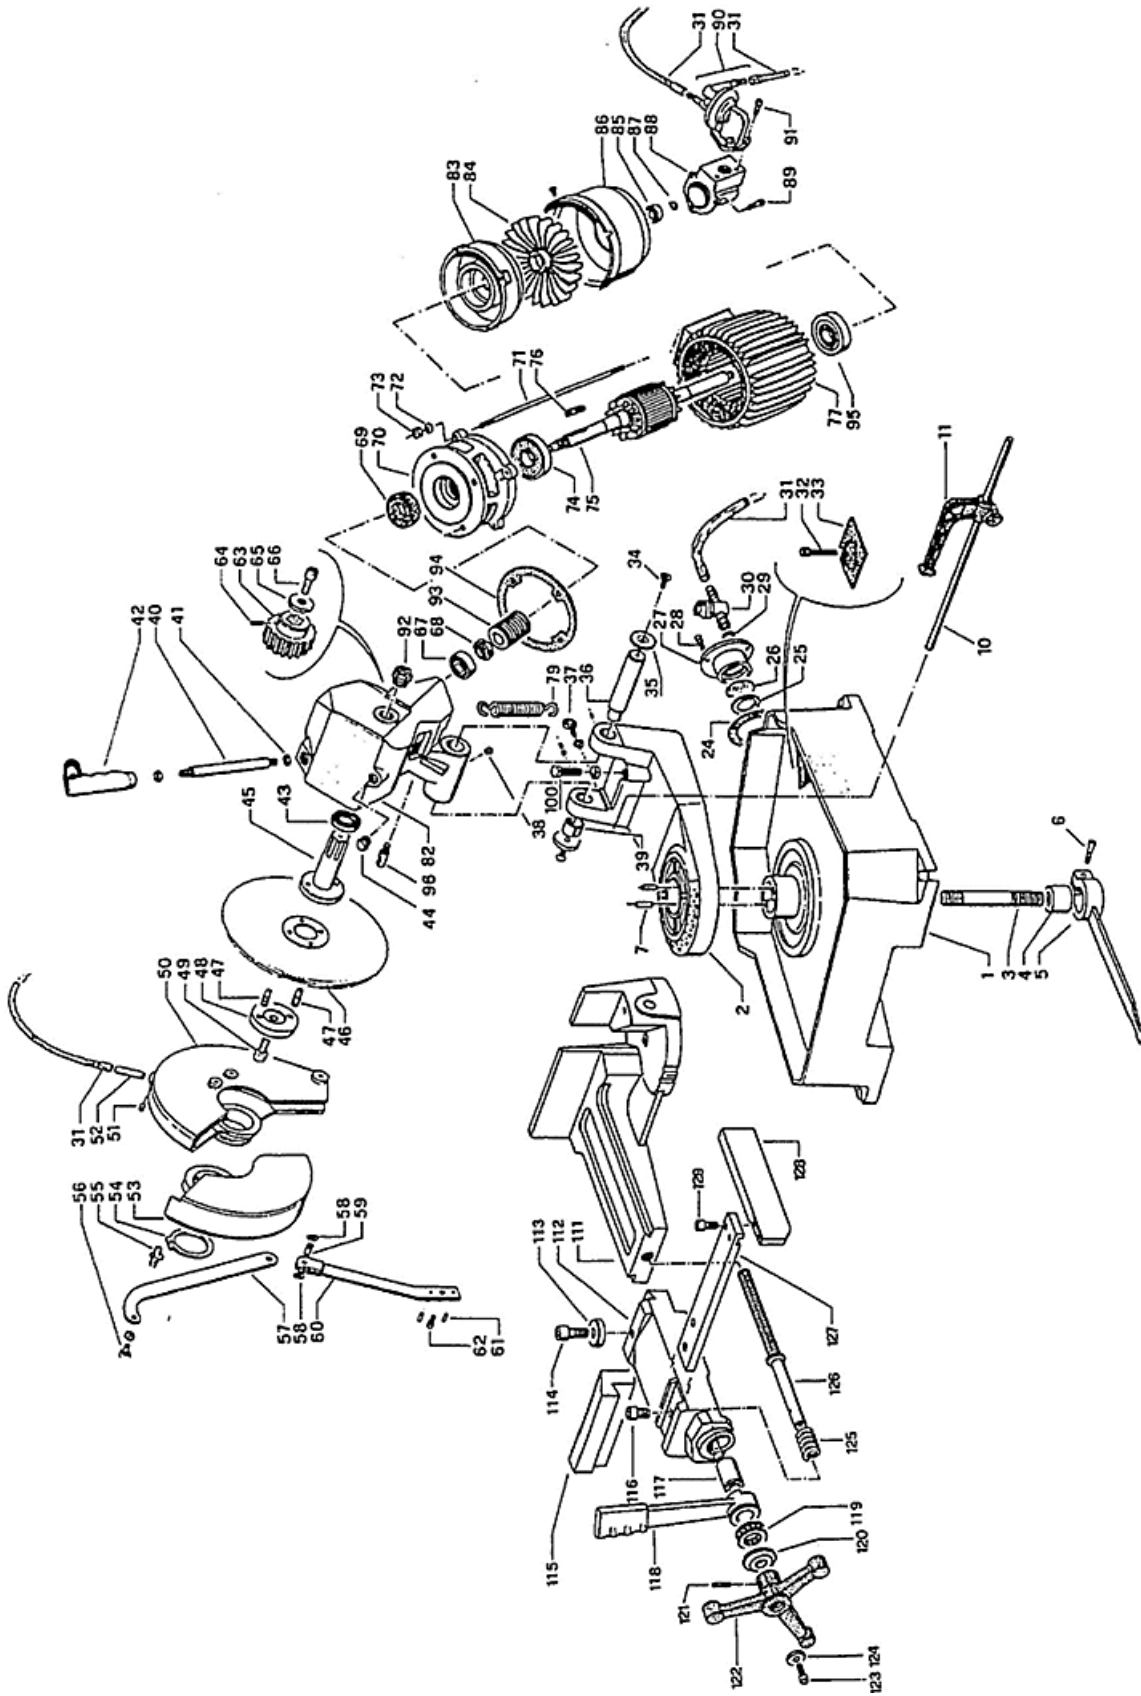

EXPLODED VIEW