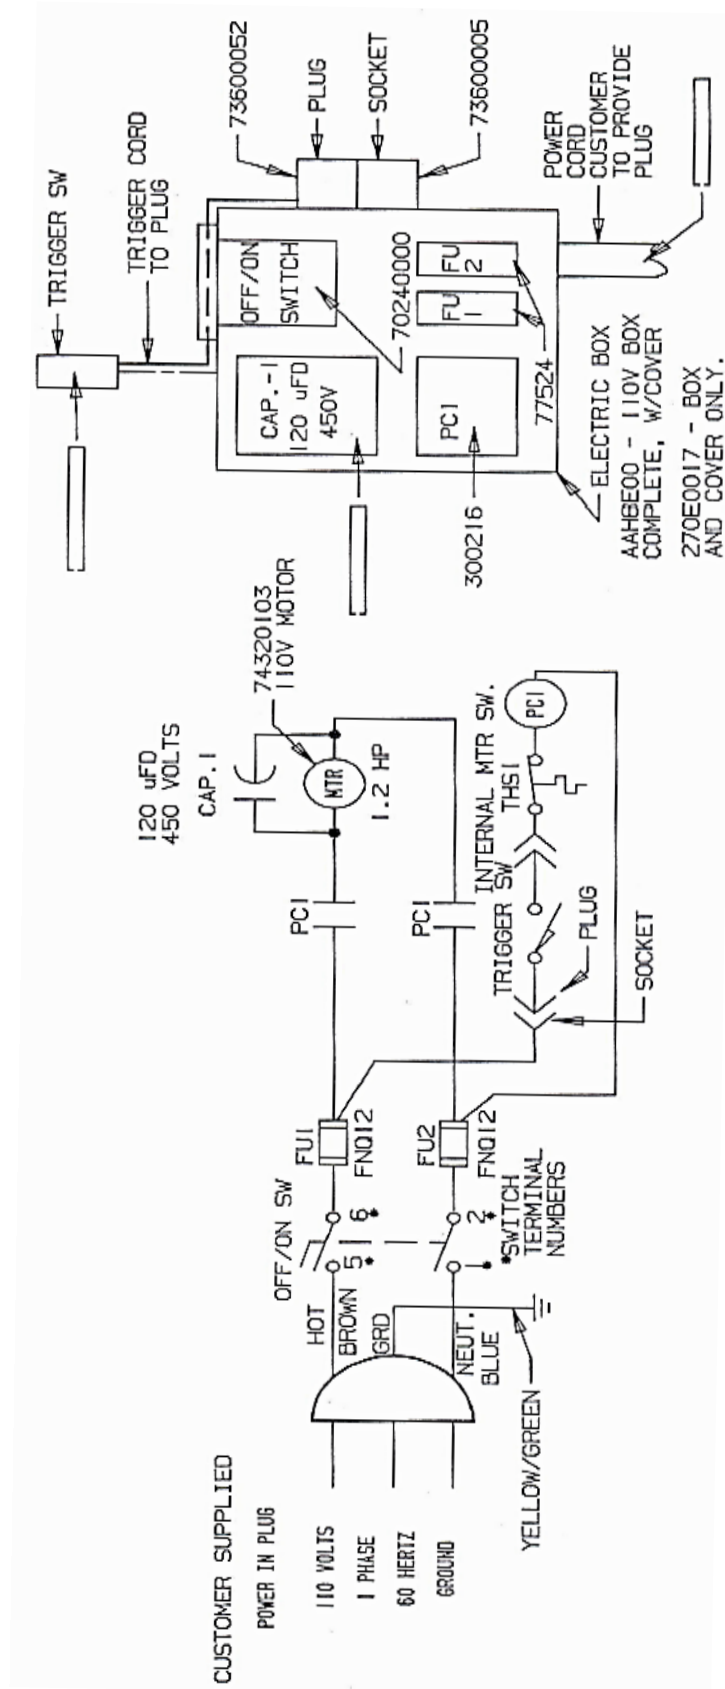

## PART LIST

<u>Item</u>	<u>Part Name</u>	<u>Part No.</u>
1	Pedestal	302983
2	Revolving Arm	AG190046
3	Revolving Arm Lock Pin	303041
4	Revolving Arm Lock Bushing	303042
5	Revolving Arm Lock Lever	AG160022
6	Screw (M8-2.25 x 20mm)	80521
7	Pin (Ø 6mm x 36mm)	82504217
10	Stock Stop Rod	AFC10047
11	Stock Stop	ANC10046
12	Quick Lock Vise	302823
14	Screw M12	81110133
15	Vise Jaw Washer	AFB8B037
16	Screw M12	81110133
18	Vise Adjusting Handwheel	47100000
22	Socket Cap Screw (M8-1.25 x 20mm)	80521
24-27	Filter Support Flange Assembly	ANC10071
28	Socket Head Cap Screw (M5 x 12mm)	64180
29	Washer (8.5mm ID x 21mm OD)	82100000
30	Coolant Flow Control Valve	88600000
31	Coolant Feed Tube	69102002
32	Screw (M6-1.0 x 60mm)	303043
33	Coolant Reservoir	AFB80044
34	Hex Cap Bolt (8mm x 1.25 x 55mm)	302413
35	Motor Fly Wheel Washer	D80C0083
36	Hinge Pin	303011
37	Spring Tie-Rod	302851
39	Hinge Pin Bushing	303290
40	Head Pull Handle	AF190052
41	Hex. Nut (M16)	81600016

<b>Item</b>	<b>Part Name</b>	<b>Part No.</b>
119	Bearing	84500001
120	Vice Jaw Washer	AFB80033
121	Pin (Ø6mm x 36mm)	82504217
122	Vice Handwheel	47100000
124	Washer (8.5mm ID x 21mm OD)	82100000
125	Vice Cam Lever Spring	AFB80035
126	Vice Screw	99300126
127	Anti-Burr Arm	302961
131	Remote Control Switch	302961
132	Fuse Holder	73142005
133	Transformer 30VA	73327011
134	Socket Connector	73600005
135	Plug Connector	73600052
136	Main Power Shut Off	70201011
137	Reset Button	716812
138	Emergency Stop	716538
139	Electrical Box	230E0017
140	Electrical Box Cover	N/A
-	Motor, 110V Single Phase	302933
-	Hex Socket Plug	302020